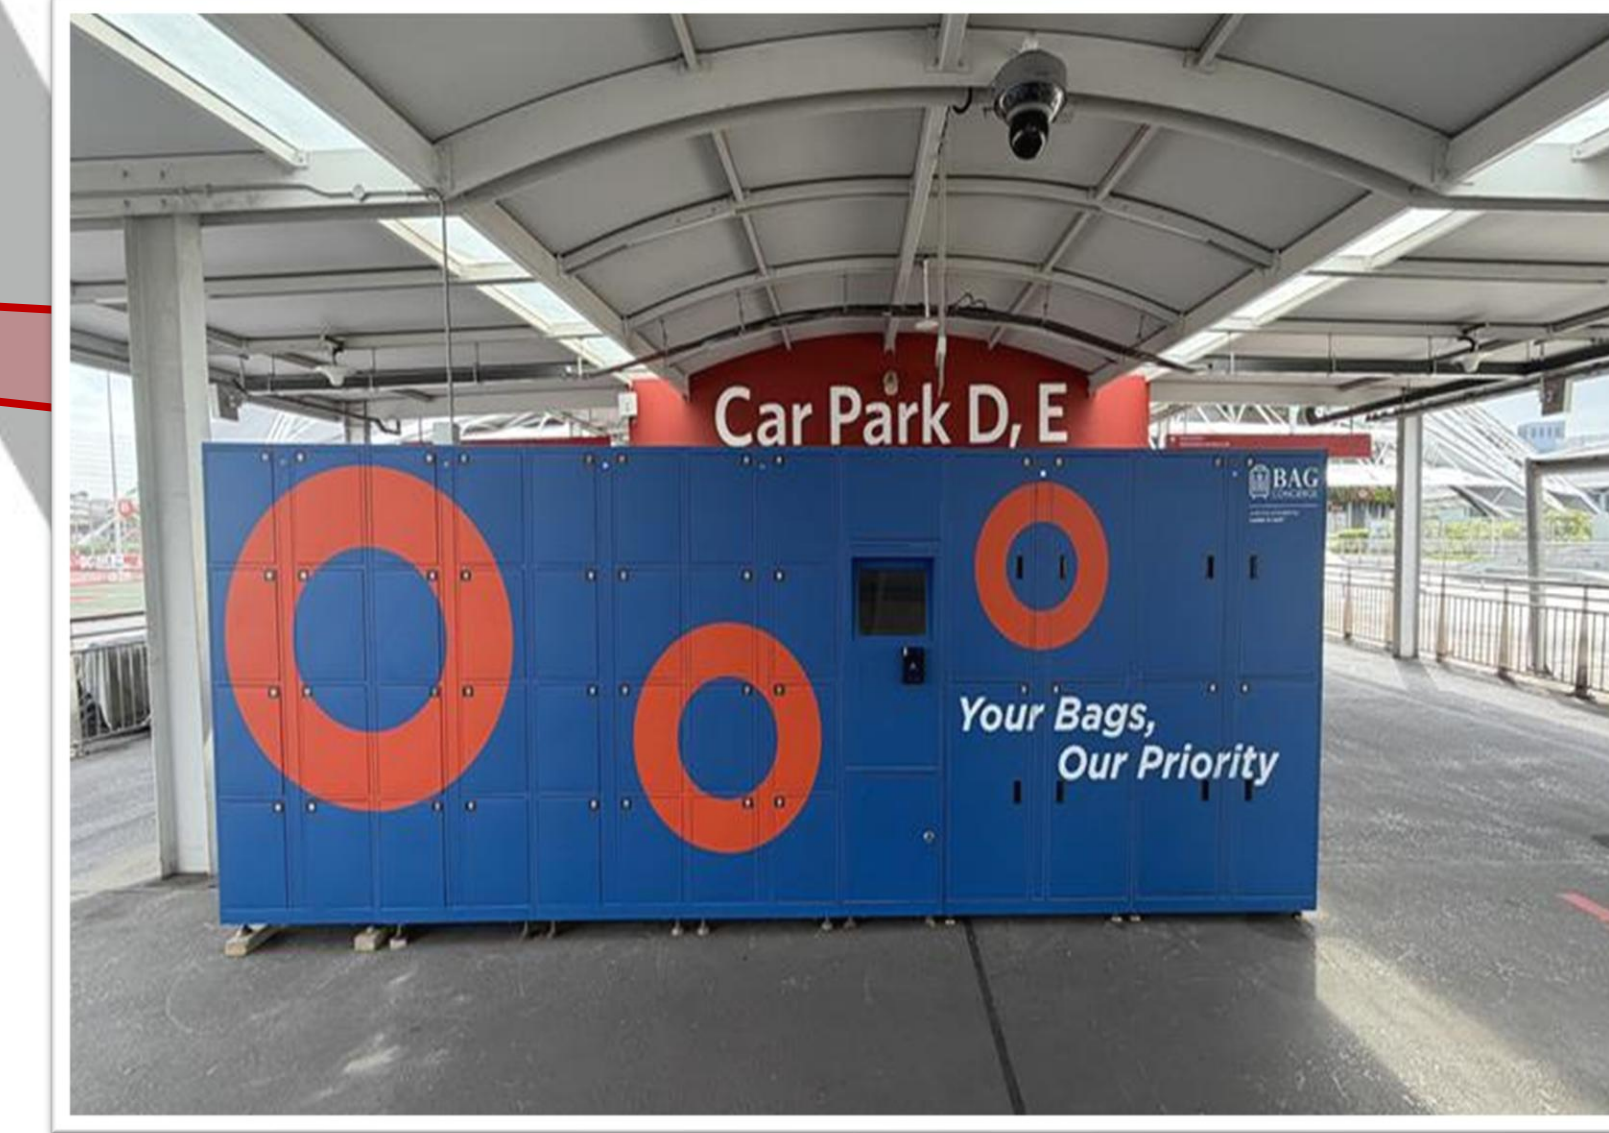

**KALLANG WAVE MALL  
NEAR YUNOMORI ONSEN  
(LEVEL 2)**

**OVERHEAD BRIDGE FROM  
KALLANG MRT (LEVEL 3)\***

**KALLANG WAVE MALL  
NEAR F45 (LEVEL 2)**

**OCBC ARENA (LEVEL 1)**

**SINGAPORE INDOOR STADIUM  
NORTH FORECOURT LIFT  
(LEVEL 2)\***